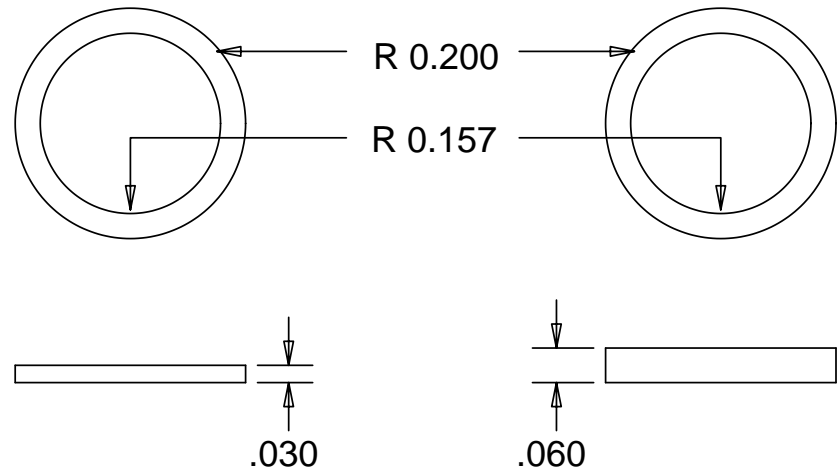

Material All parts: 6061-T6 aluminum

Spacers

Hollyday Designs Switch-Jack Recessed Mounting Plate and Spacer washers

Created in CADstd - Check it out - It's FREE!