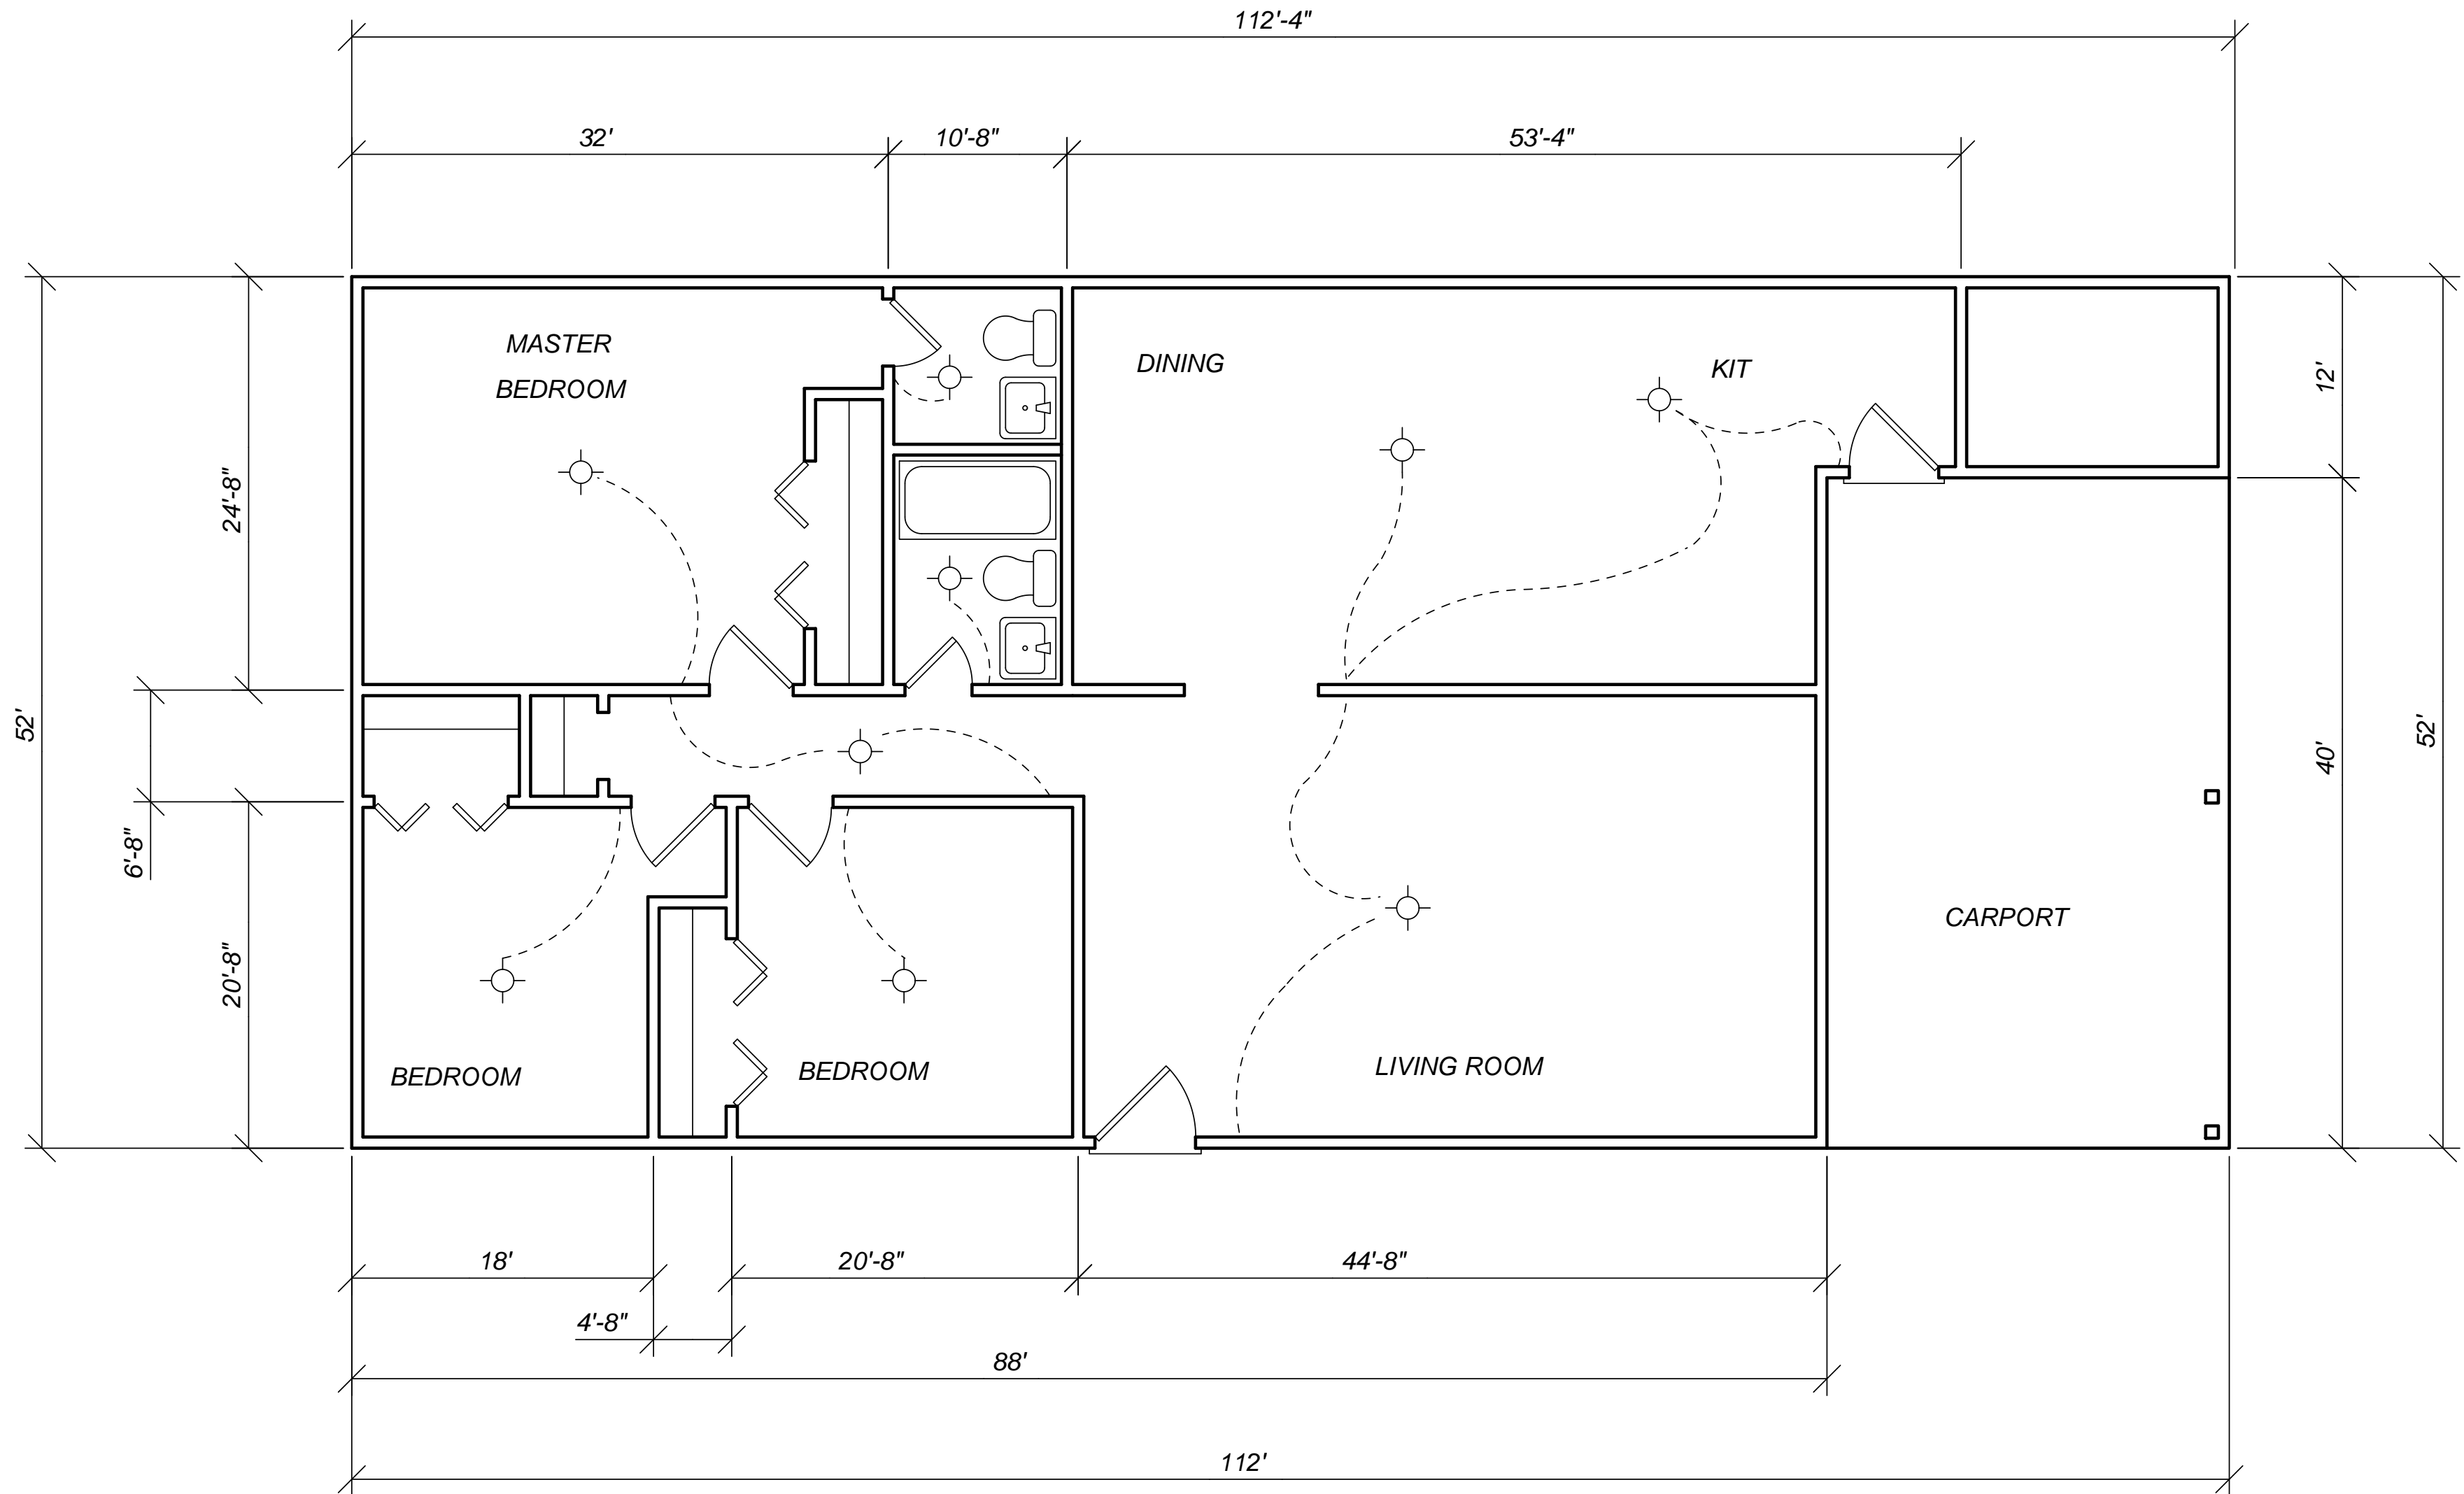

LEGEND

FLOOR PLAN

SCALE 1/4" = 1'

ADAPTED FROM LESSON 1 OF
HOUSE PLAN DRAFTING 101
BY TIM DAVIS
DRAWN BY: JOHN APPERSON
USING CADSTD PRO VERSION 3.1
SEE : www.homedesign.8m.com